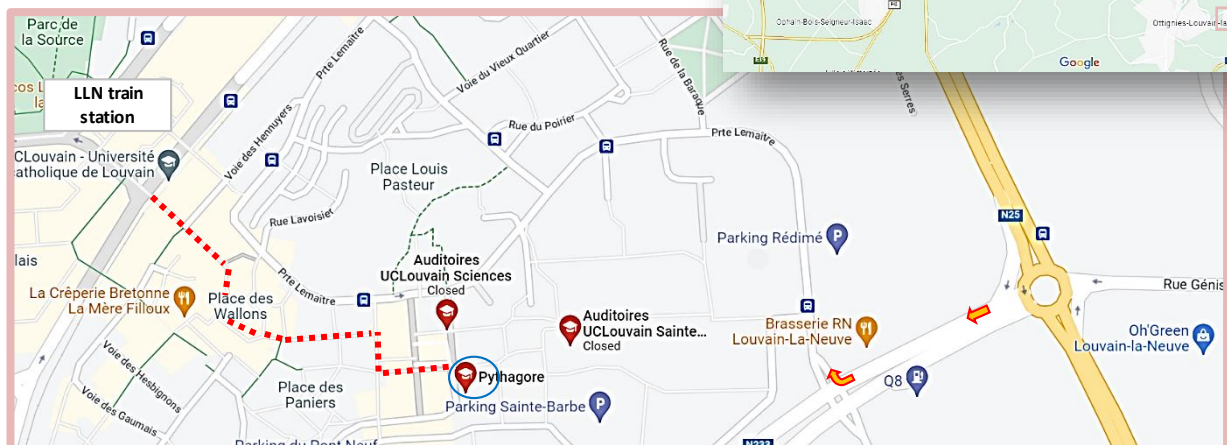

Scientific Meeting on the  
**"Surveillance of Radioactivity in the Environment"**

Friday 22 October 2021, 9h00-16h30

**Address of the day:**

Auditoire **Pythagore 09**, Place des Sciences 4  
Louvain-la-Neuve

**Access:**

**By train:** 5 min walk from LLN train station (see plan below)

**By car:** E411 Brussels-Namur, exit 7, 8A or 9

Parking Rédimé or Parking Sainte Barbe

**COVID-19 measures**

The organisation of conferences is currently allowed in Belgium. There are no formalities for entering the country from abroad. However, we recommend participants to make sure of being vaccinated, having undergone a negative test or being recovered from COVID-19.